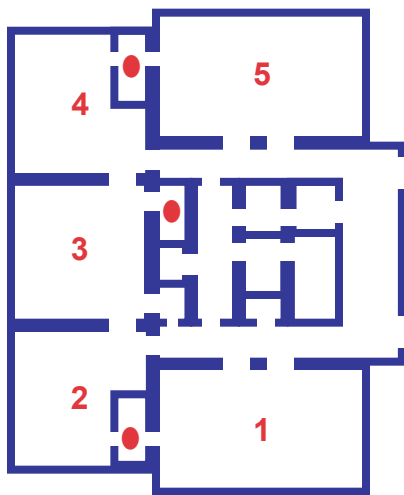

the art of living your faith

Church T 919 286 2273

F 919 416 9529

www.stlukesdurham.org

Johnson Hall

- 6. Fellowship Hall
- 7. Children's Chapel
- 8. Classroom
- 9. Choir Vesting
- 10. Music Room
- 11. Kitchen
- Women's Restroom
- ◆ Men's Restroom

Gray Building

- 1. Godly Play Classroom
Grades 3, 4 & 5
- 2. Godly Play Classroom
K through 2nd Grade
- 3. Youth Room
- 4. Sunday Nursery
Infants & Toddlers
- 5. Classroom
- Unisex Restroom

Memorial Garden

Fountain

Church & Facilities

- 12. West Entrance
- 13. South Entrance
- 14. North Entrance
- 15. Foyer
- 16. Worship
- 17. Parish Offices
- 18. Sprague Room
- 19. Kramer Room
- 20. Chapel
- 21. Healing Chapel
- Women's Restroom
- ◆ Men's Restroom