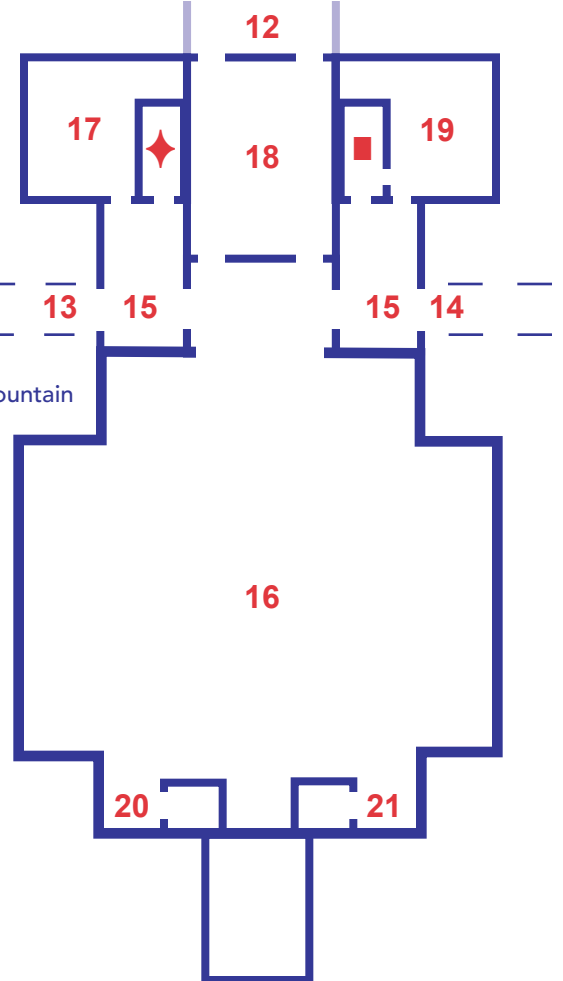

Gray Building

- 1. Godly Play Classroom
Grades 3, 4 & 5
- 2. Godly Play Classroom
K through 2nd Grade
- 3. Youth Room
- 4. Sunday Nursery
Infants & Toddlers
- 5. Classroom
- Unisex Restroom

Memorial Garden

Fountain

Church & Facilities

- 12. West Entrance
- 13. South Entrance
- 14. North Entrance
- 15. Foyer
- 16. Worship
- 17. Parish Offices
- 18. Sprague Room
- 19. Kramer Room
- 20. Chapel
- 21. Healing Chapel
- Women's Restroom
- ◆ Men's Restroom