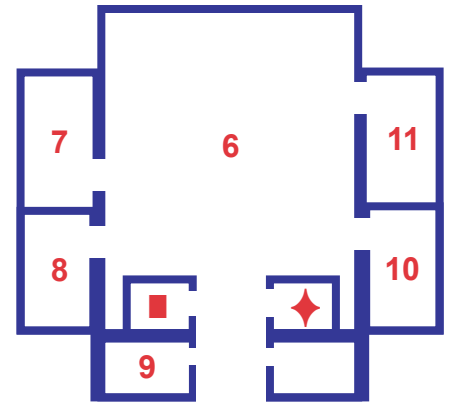

the art of living your faith

Church T 919 286 2273

F 919 416 9529

www.stlukesdurham.org

Johnson Hall

- 6. Fellowship Hall
- 7. Children's Chapel
- 8. Classroom
- 9. Choir Vesting
- 10. Music Room
- 11. Kitchen
- Women's Restroom
- ◆ Men's Restroom

Gray Building

- 1. Godly Play Classroom
Grades 3, 4 & 5
- 2. Godly Play Classroom
K through 2nd Grade
- 3. Youth Room
- 4. Sunday Nursery
Infants & Toddlers
- 5. Classroom
- Unisex Restroom

Memorial Garden

Fountain

Church & Facilities

- 12. West Entrance
- 13. South Entrance
- 14. North Entrance
- 15. Foyer
- 16. Worship
- 17. Parish Offices
- 18. Sprague Room
- 19. Kramer Room
- 20. Chapel
- 21. Healing Chapel
- Women's Restroom
- ◆ Men's Restroom